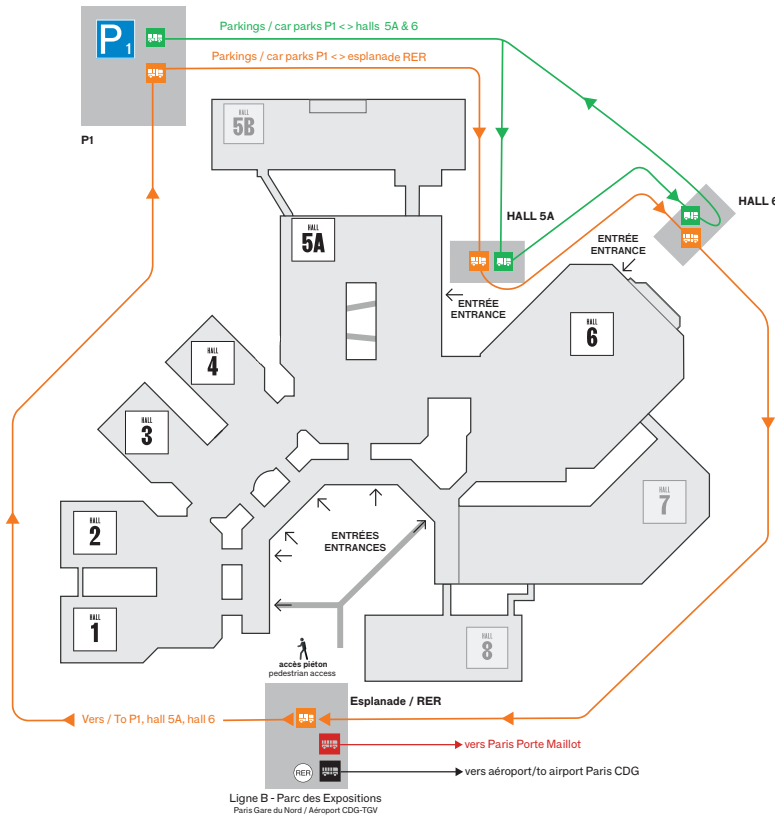

NAVETTES GRATUITES FREE SHUTTLES

INFO & SERVICES

NAVETTE CIRCULANT DE 7H30 À 12H30 / SHUTTLE RUN 7.30AM TO 12.30PM

P1 ▶ HALL 5A ▶ HALL 6

NAVETTE CIRCULANT DE 12H30 A 20H30 / SHUTTLE RUN FROM 12.30PM TO 8.30PM

Esplanade/RER ▶ P1 ▶ HALL 5A ▶ HALL 6

NAVETTES AEROPORT

**Aéroport / Airport Paris Charles de Gaulle
▶ Parc des Expositions / Exhibition Center**

- DU JEUDI 09 AU DIMANCHE 12 SEPT.
Premier départ: 8 h30 – Dernier départ: 19 h30
- LUNDI 13 SEPT.
Premier départ: 8 h30 – Dernier départ: 18 h30

DEPARTURE EVERY 30 MN (depending on traffic)

**- FROM THURSDAY 09TH SEPT.
TO SUNDAY 12TH SEPT.**
First departure: 8.30 am – Last departure:
7.30 pm
- MONDAY 13TH SEPT.
First departure: 8.30 am – Last departure:
6.30 pm

Départ de / Departure from:

**- T2B niveau départs passage entre Relay et
Carl's JR / T2B departures level Passage
between Relay and Carl's JR**
**- T2F passage entre le T2F et le T2E /
passage between T2F and T2E**

**Parc des Expositions / Exhibition Center
Aéroport / Airport Paris Charles de Gaulle**

- DU JEUDI 09 AU DIMANCHE 12 SEPT.
Premier départ: 9 h00 – Dernier départ: 19 h30
- LUNDI 13 SEPT.
Premier départ: 9 h00 – dernier départ: 18 h30

**DEPARTURE EVERY 30 MN
(depending on traffic)**

**- FROM THURSDAY 09TH SEPT. TO
SUNDAY 12TH SEPT.**
First departure: 9.00 am – Last departure:
7.30 pm
- MONDAY 13TH SEPT.
First departure: 9.00 am – Last departure:
6.30 pm

NAVETTES PARIS

**Paris Porte Maillot ▶ Parc des
Expositions / Exhibition Center**

- DU JEUDI 09. AU LUNDI 13 SEPT.
Premier départ: 8 h30 – Dernier départ: 11 h00

DEPARTURE EVERY 30 MN (depending on traffic)

**- FROM THURSDAY 09TH SEPT.
TO MONDAY 13TH SEPT.**
First departure: 8.30 am – Last departure:
11.00 am

**Parc des Expositions / Exhibition Center
▶ Paris Porte Maillot**

DÉPART TOUTES LES 30 MIN (en fonction de la circulation)

- DU JEUDI 09. AU DIMANCHE 12 SEPT.
Premier départ: 17 h00 – Dernier départ:
20 h00
- LUNDI 13 SEPT.
Premier départ: 16 h00 – Dernier départ:
19 h00

DEPARTURE EVERY 30 MN (depending on traffic)

**- FROM THURSDAY 09TH SEPT.
TO SUNDAY 12TH SEPT.**
First departure: 5.00 pm – Last departure:
8.00 pm
- MONDAY 13TH SEPT.
First departure: 4.00 pm – Last departure:
7.00 pm

INFO & SERVICES